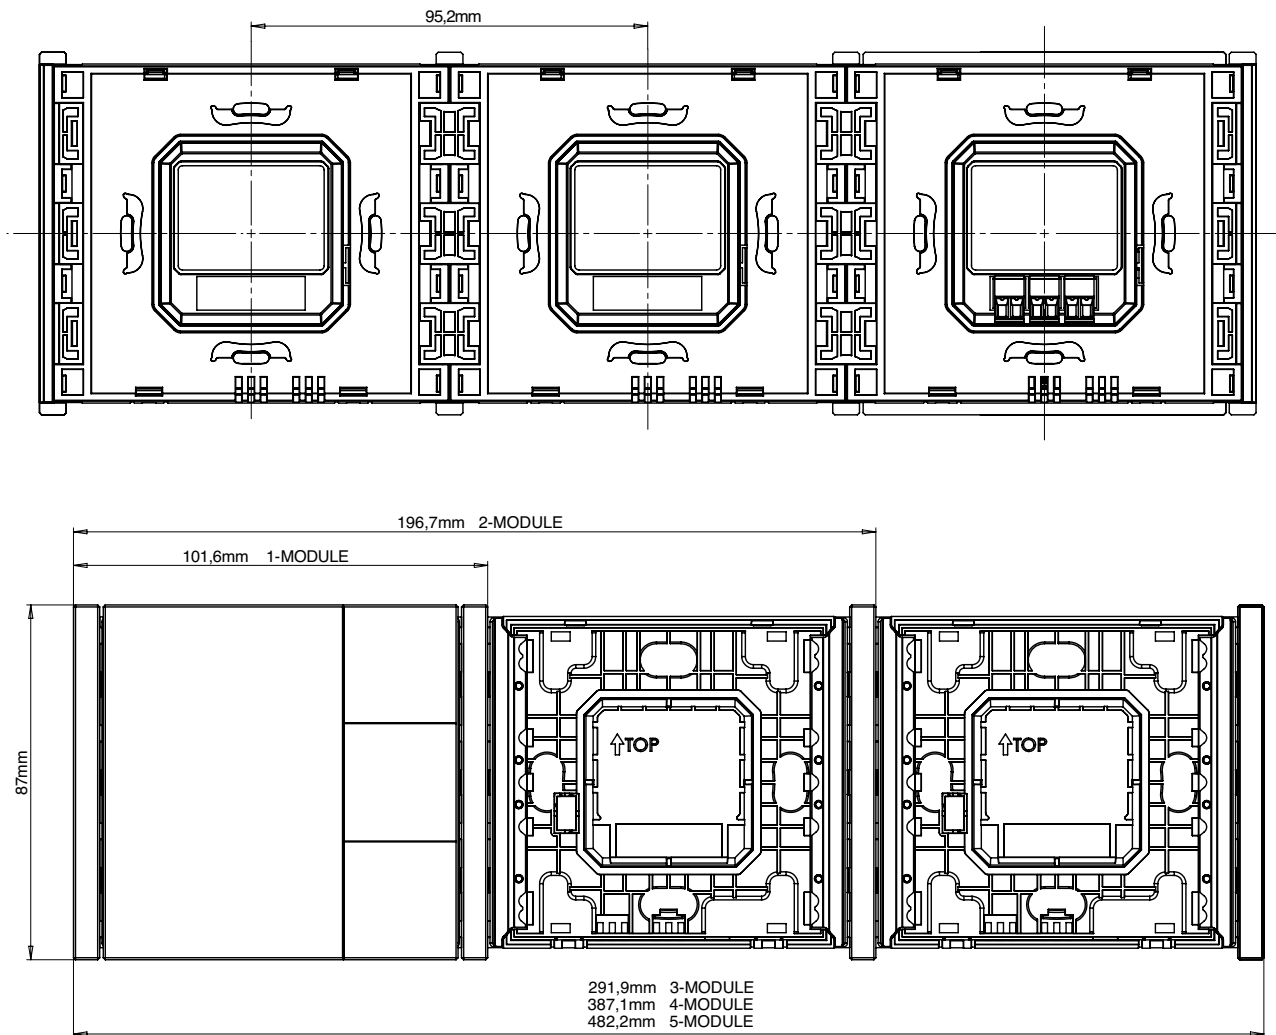

Product page

<https://hardware.taphome.com/set-of-mounting-plates--5-pcs-4/>